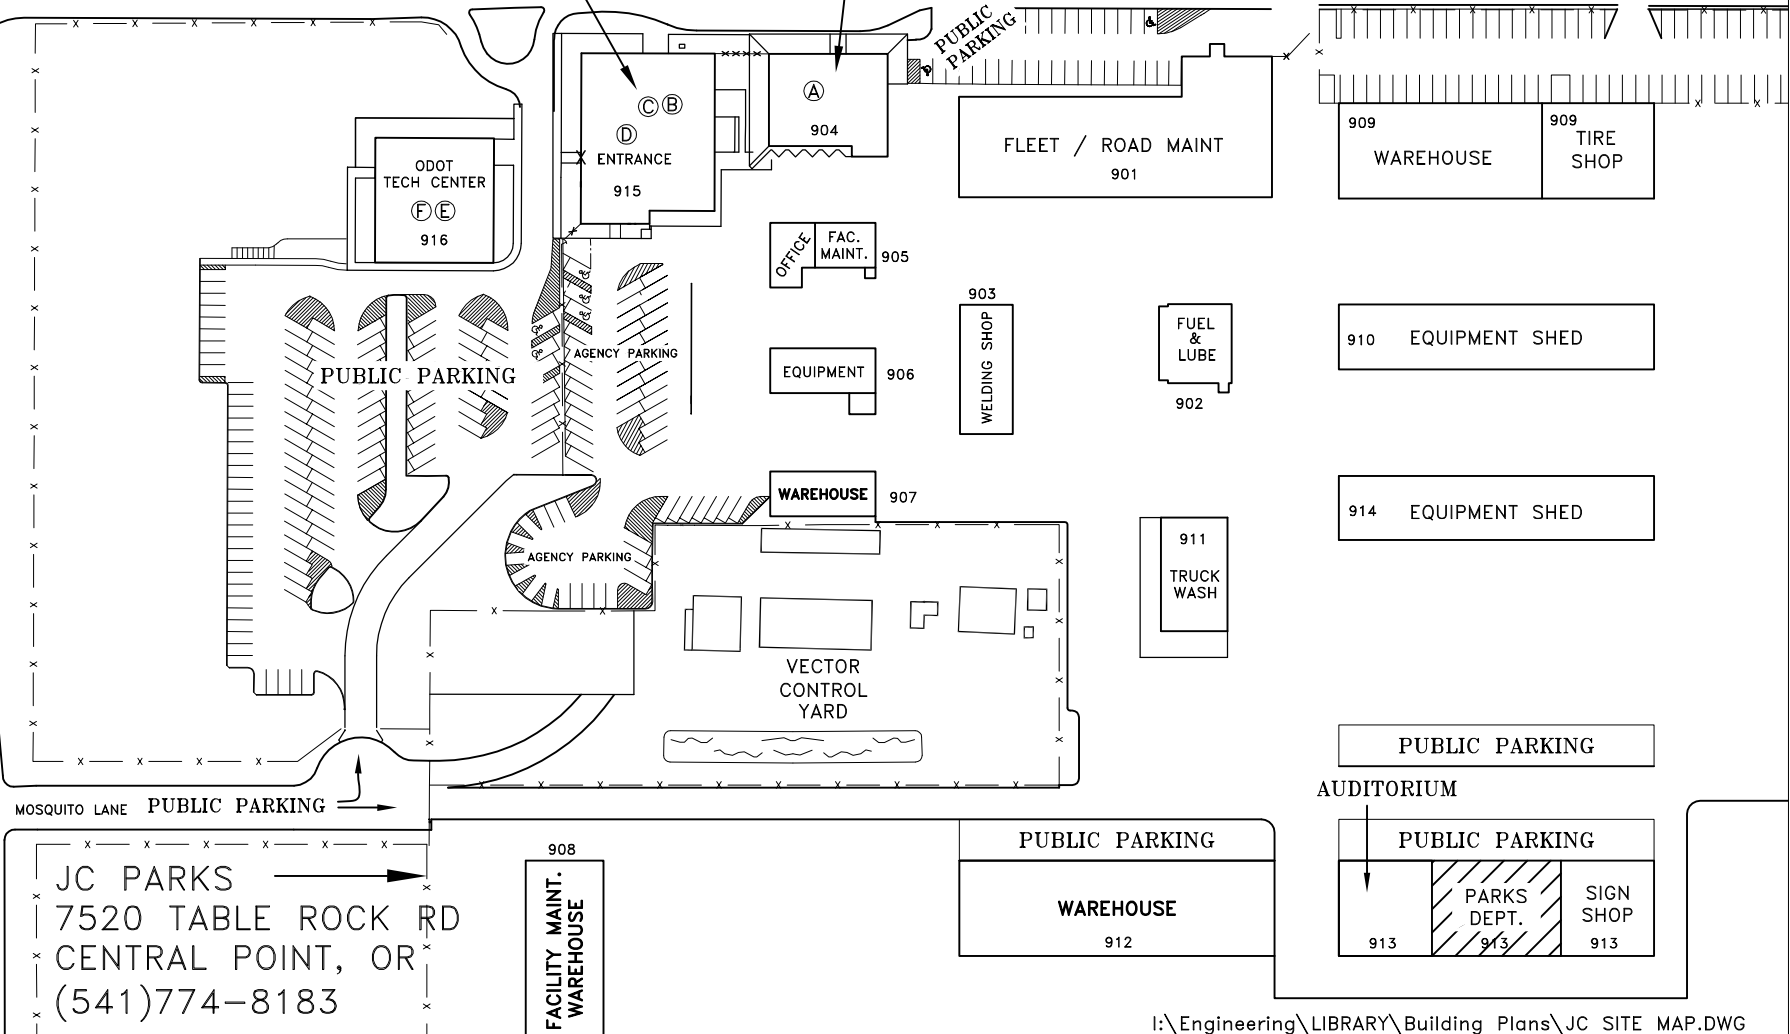

TO HWY 62 →

ANTELOPE ROAD

TABLE ROCK ROAD

JC PARKS
7520 TABLE ROCK RD
CENTRAL POINT, OR
(541)774-8183

908
FACILITY MAINT.
WAREHOUSE