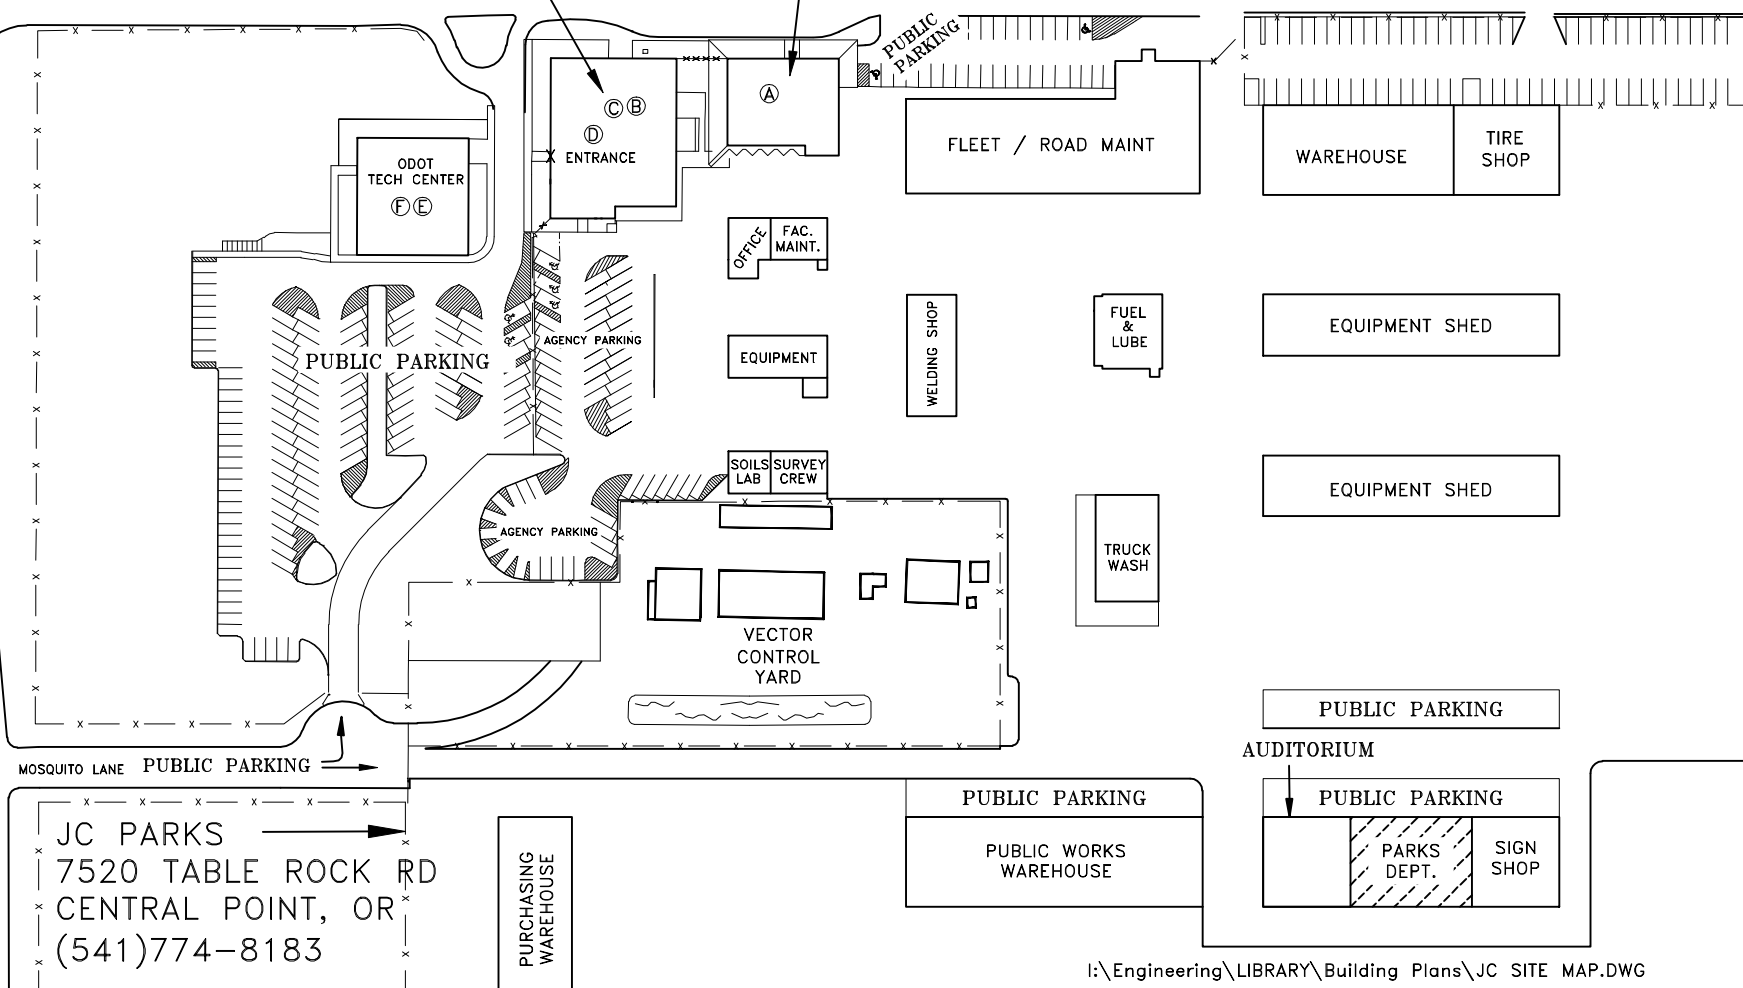

ANTELOPE ROAD

TABLE ROCK ROAD

TO MEDFORD ↓

MOSQUITO LANE PUBLIC PARKING

JC PARKS
7520 TABLE ROCK RD
CENTRAL POINT, OR
(541)774-8183

PURCHASING WAREHOUSE

PUBLIC PARKING
PUBLIC WORKS WAREHOUSE

AUDITORIUM
PUBLIC PARKING
PARKS DEPT.
SIGN SHOP